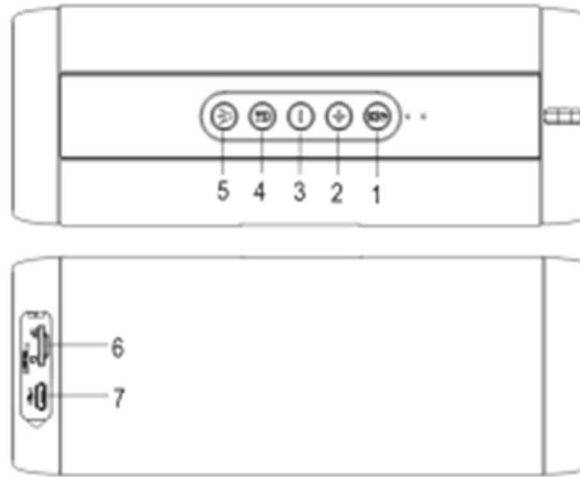

## Controls Buttons & Ports:

1. On/ Off/ MODE change
2. Next song / Volume ( + )  
long press to increase vol  
short press to play next song
3. Previous song / Volume ( - )  
long press to decrease vol  
short press to play previous song
4. Play/ Pause/ Hang up  
MP3 mode- use to Pause/Play song  
Press to answer call/ hang up
5. Flashlight: press once to turn on/ press twice emergency/ First Aid mode
6. TF card
7. Charging port